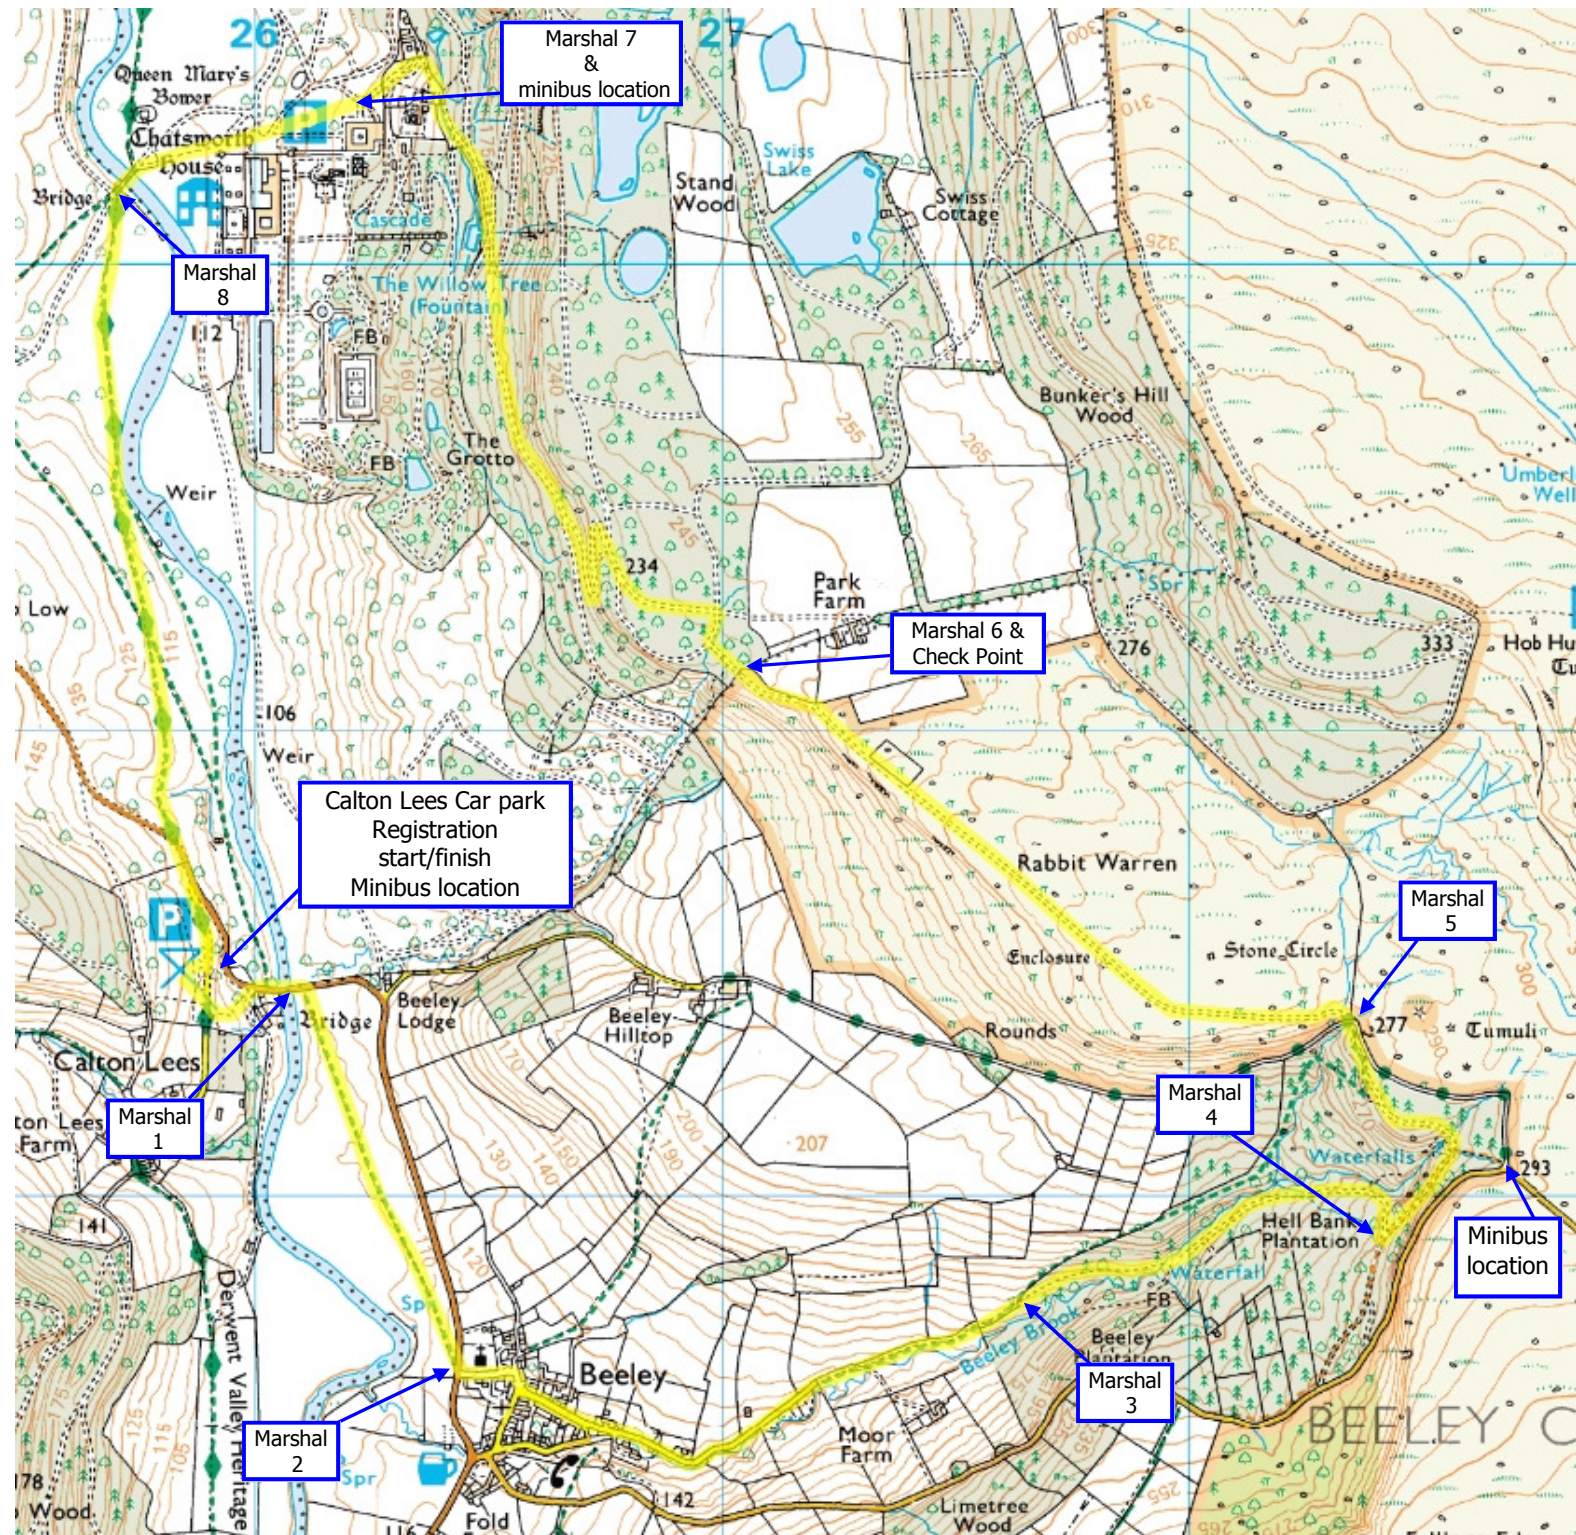

# Moonlight Wander (10km)

## Marshal Point

## Location description

## Marshals

- | Marshal Point | Location description                 |
|---------------|--------------------------------------|
| 1             | Road bridge at Calton Lees           |
| 2             | Road crossing at Beeley Church       |
| 3             | Track/gate into Hell Bank Plantation |
| 4             | Sharp left turn on footpath          |
| 5             | Stile on to Rabbit Warren            |
| 6             | Stile into Chatsworth grounds        |
| 7             | Top end of Chatsworth car park       |
| 8             | Chatsworth House Bridge              |