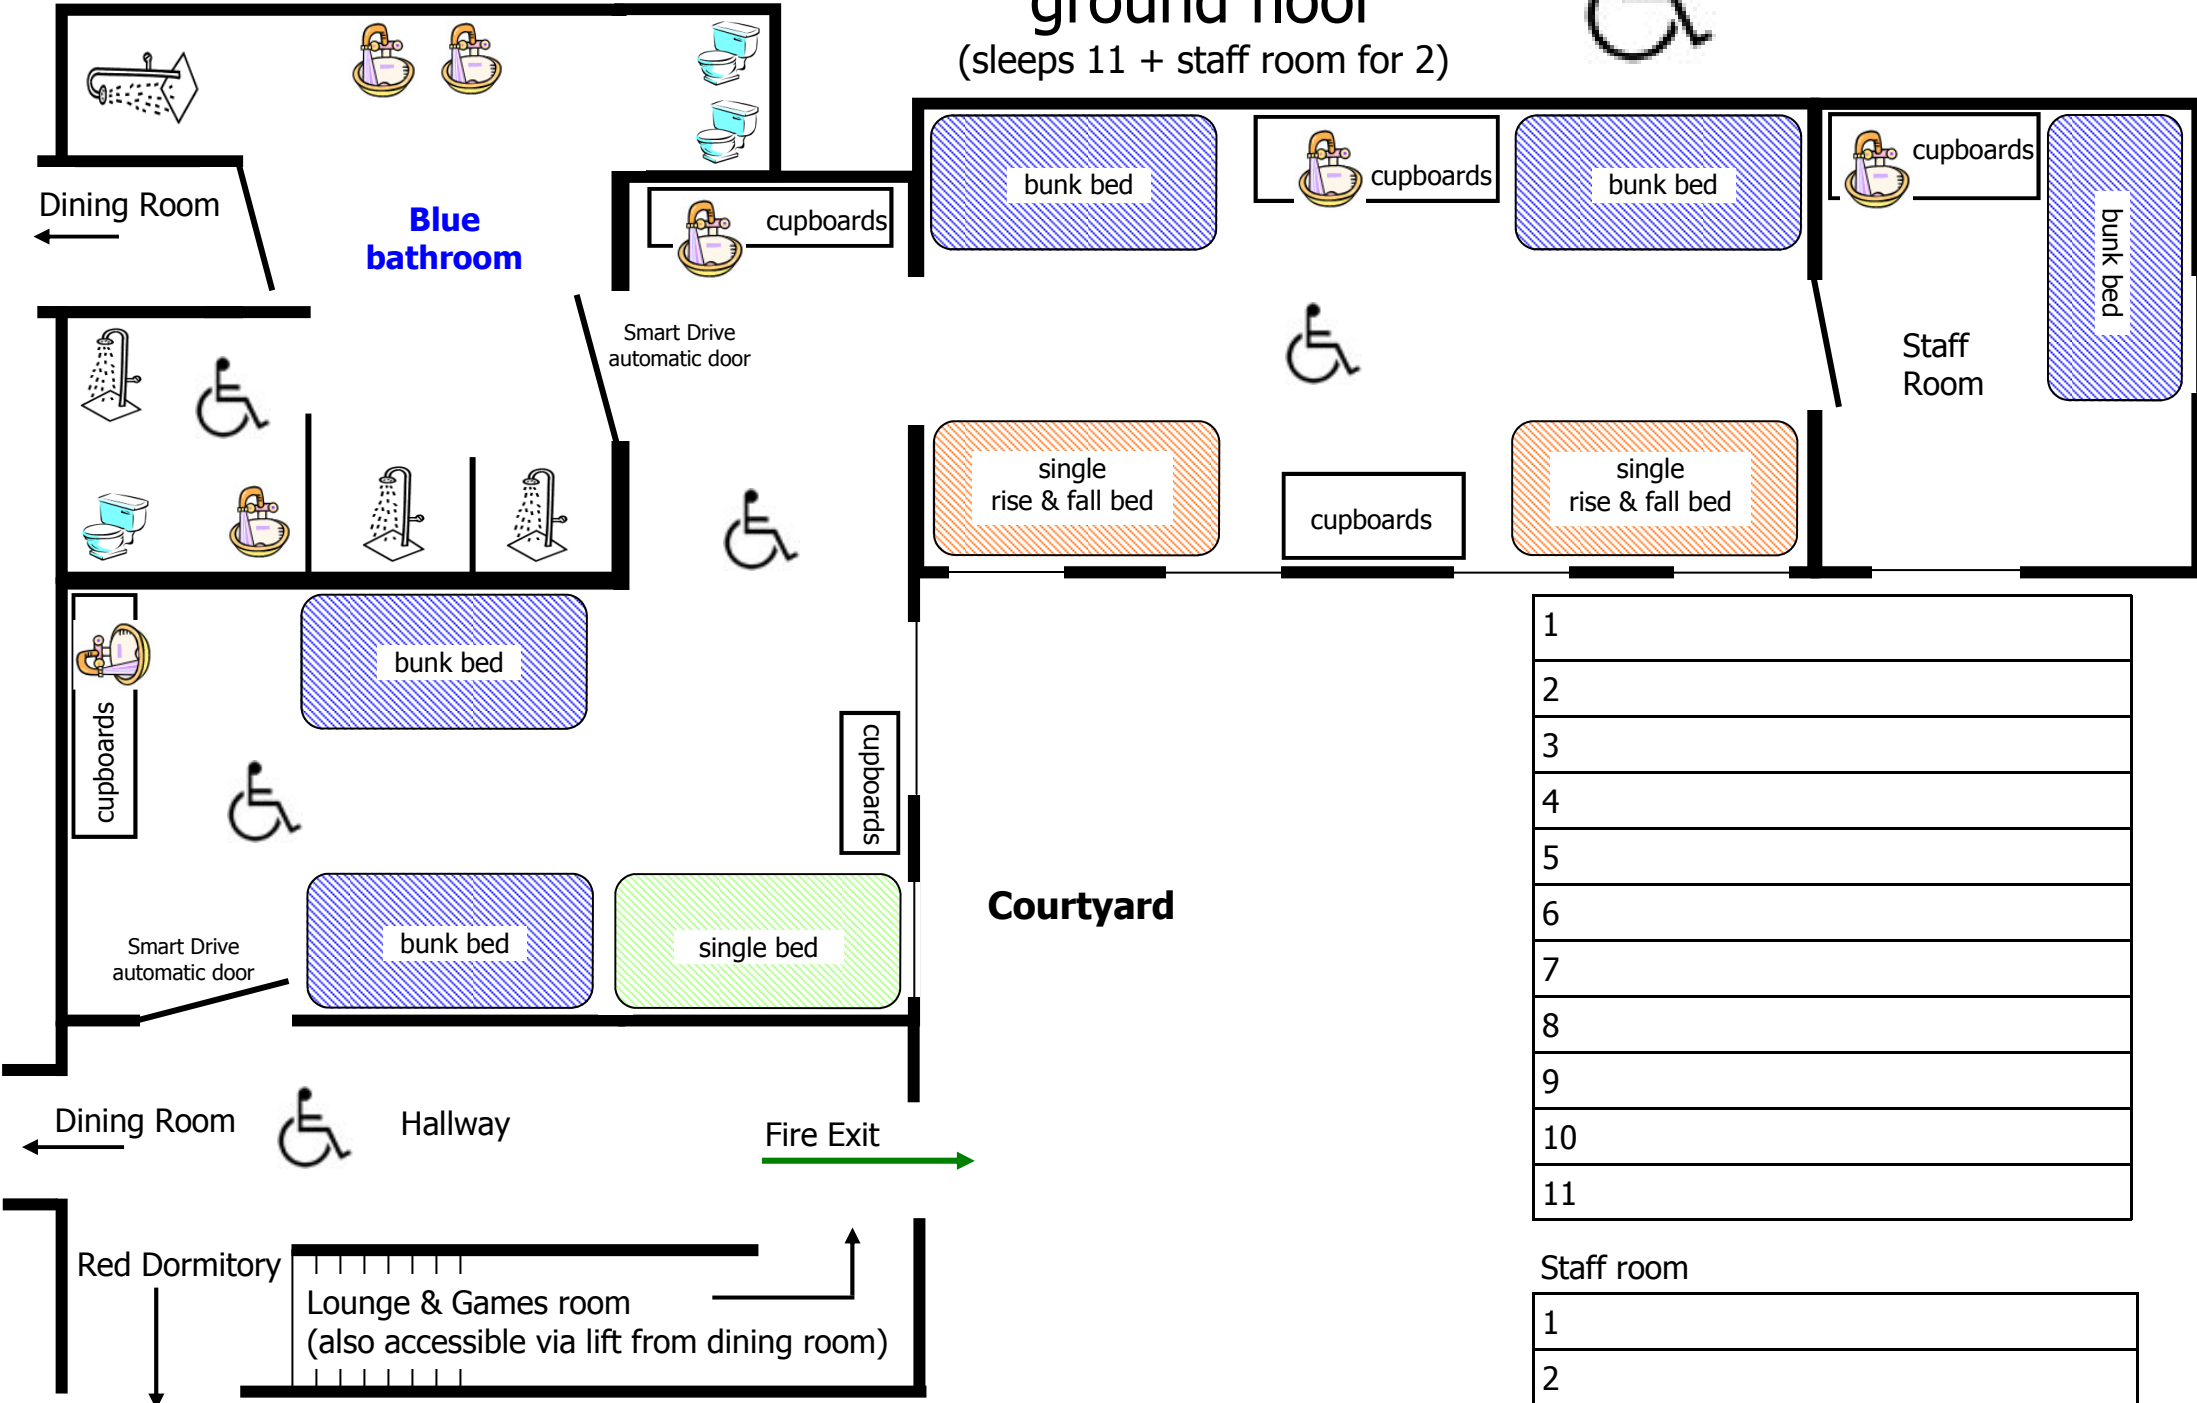

Blue dormitory

ground floor

(sleeps 11 + staff room for 2)

1
2
3
4
5
6
7
8
9
10
11

Staff room

1
2

Pink and Green dormitory first floor

(sleeps 14 + 2 staff rooms)

Pink room

1
2
3
4
5
6

Staff room

1
2

Green room

1
2
3
4

5
6
7
8

Orange dormitory ground floor

sleeps 4

(uses other bathrooms but can use staff bathroom at night)