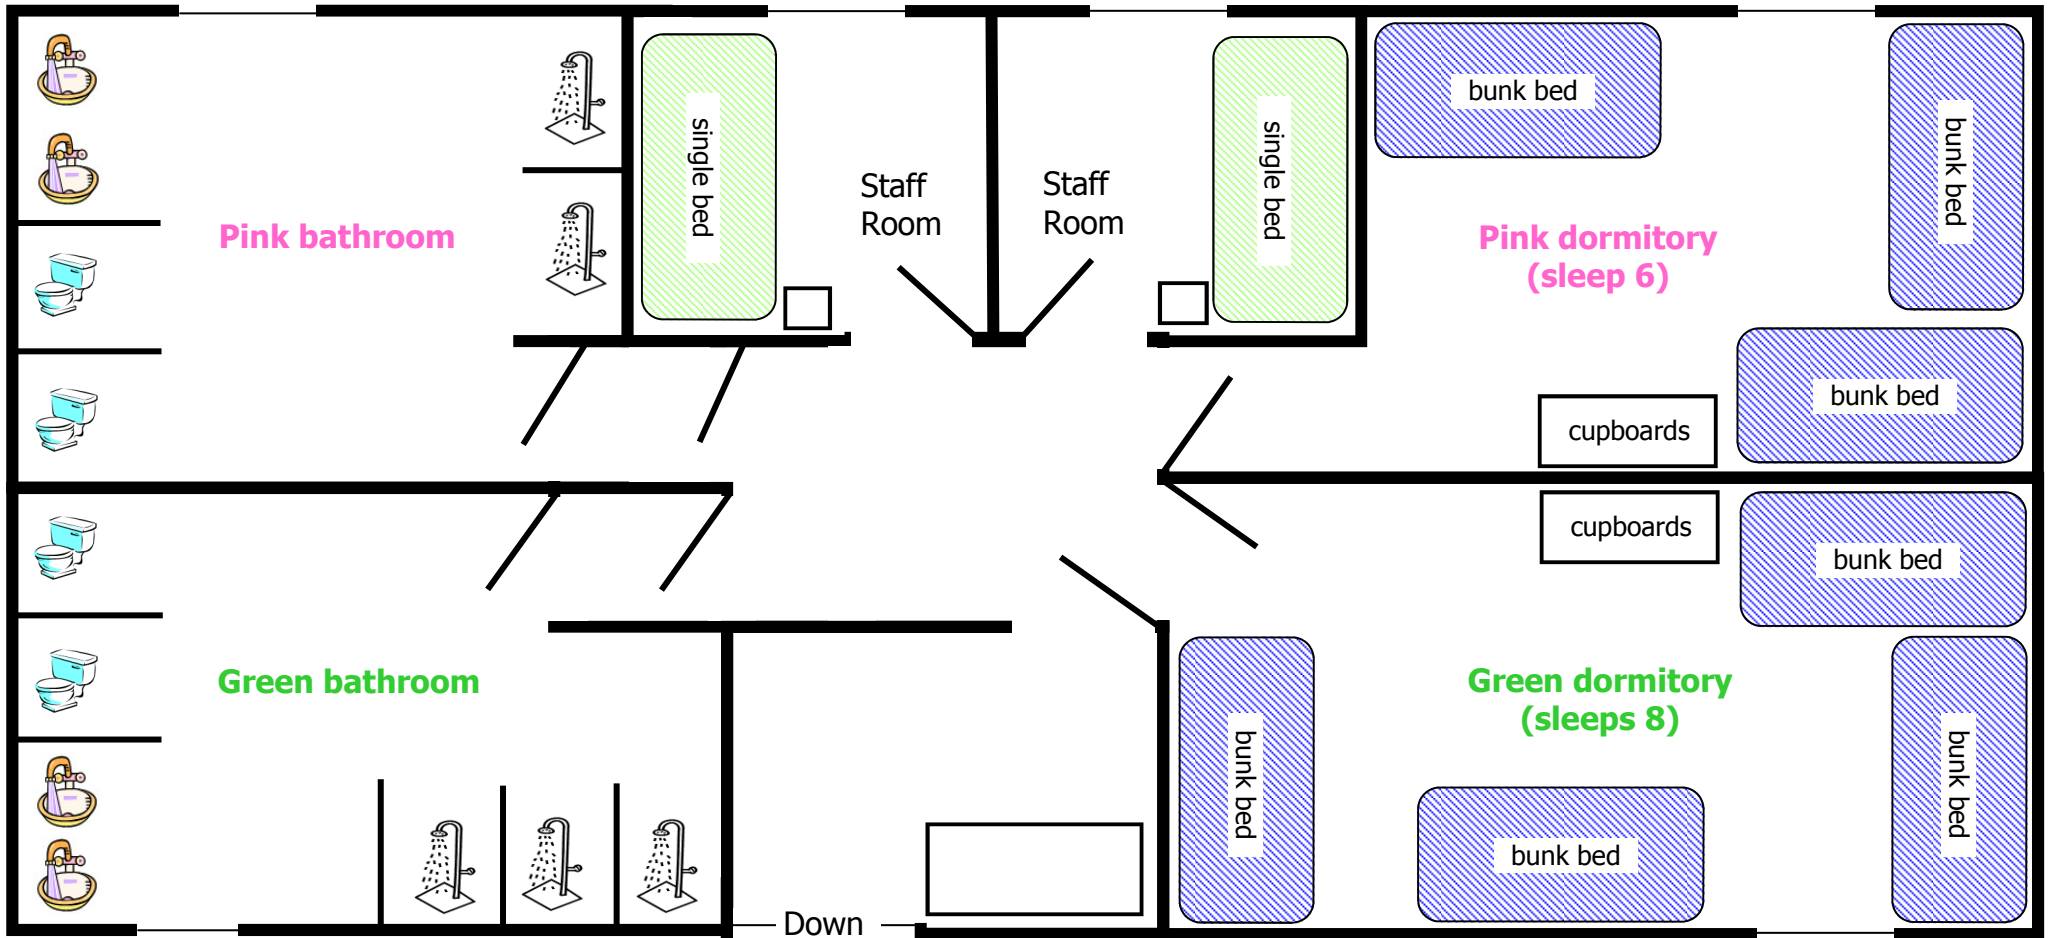

Blue dormitory

ground floor

(sleeps 11 + staff room for 2)

1
2
3
4
5
6
7
8
9
10
11

Staff room

1
2

Pink and Green dormitory first floor

(sleeps 14 + 2 staff rooms)

Pink room

1
2
3
4
5
6

Staff room

1
2

Green room

1
2
3
4

5
6
7
8

Orange dormitory ground floor

sleeps 4

(uses other bathrooms but can use staff bathroom at night)